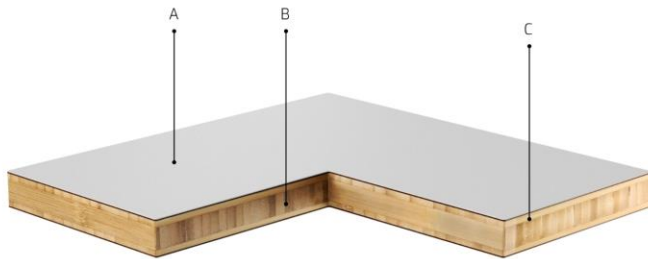

ULTRAMATT

FRONT FACTS _ ULTRAMATT FENIX® AND APTICO®

A = Front = 0,8-1 mm Ultramatt
B = Kern = Bambus 3 Schichtplatte 16mm
C = Kante = Bambus 3 Schichtplatte geölt
D = Rückseite Gegenzug

PFLEGE UND WARTUNG

Die Laminat Fronten können mit einem weichen, in warmem Wasser angefeuchteten Tuch und einem milden Haushaltsreiniger gereinigt werden. Anschließend mit einem trockenen, weichen Tuch nachreiben.

Wir empfehlen unsere auf die Oberflächen abgestimmten Pflegemittel.