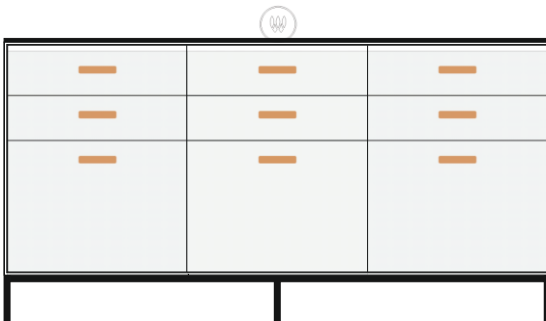

**Module: Base Unit 14**

NV\_TO\_EZ17    NV\_TO\_EZ13    NV\_TO\_EZ17

**Total price**

**10 290,00**

EUR incl. 20% VAT

Bamboo kitchen unit 180x60, 94 high

- Drawer 60x55 Medium
- Drawer 60x55 Medium
- Drawer 60x55 XXL
- Induction hob
- Drawer 60x55 Low
- Drawer 60x55 Low
- Drawer 60x55 XXL
- Drawer 60x55 Medium
- Drawer 60x55 Medium
- Drawer 60x55 XXL