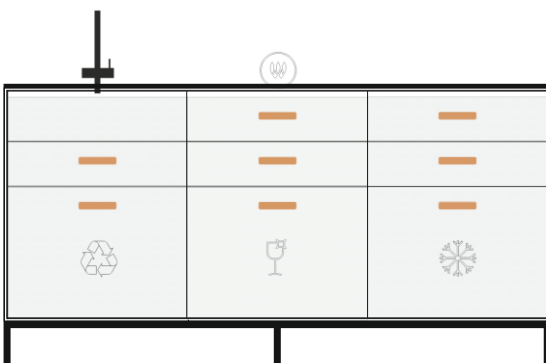

**Module: Base Unit 02**

NV\_TO\_EZ01      NV\_TO\_EZ03      NV\_TO\_EZ12

**Total price**

**10 390,00**

EUR incl. 20% VAT

Bamboo kitchen unit 180x60, 94 high

- Tap
- Sink
- Space-saving siphon
- Drawer 60x37 medium with siphon cut-out
- Drawer 60x45 XXL
- Waste separation system
- Drawer 60x55 high
- Dishwasher
- Induction hob
- Drawer 60x55 medium
- Drawer 60x55 XXL

**Module: Base Unit 03**

NV\_TO\_EZ02      NV\_TO\_EZ11      NV\_TO\_EZ06

**Total price**

**12 090,00**

EUR incl. 20% VAT

Bamboo kitchen unit 180x60, 94 high

- Tap
- Sink
- Space-saving siphon
- Drawer 60x37 low with siphon cut-out
- Drawer 60x45 XXL
- Waste separation system
- Induction hob
- Drawer 60x55 low
- Drawer 60x55 low
- Dishwasher
- Drawer 60x55 medium
- Drawer 60x55 medium
- Bar fridge