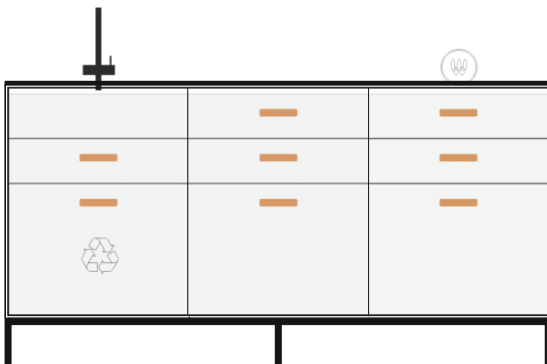

- Tap
- Sink
- Space-saving siphon
- Drawer 60x37 Low with siphon cut-out
- Drawer 60x45 XXL
- Waste separation system
- Drawer 60x55 Medium
- Drawer 60x55 Medium
- Drawer 60x55 XXL
- Induction hob
- Drawer 60x55 LowHob
- Drawer 60x55 Low
- Drawer 60x55 Low
- Drawer 60x55 XXL

Module: Base Unit 06

NV_TO_EZ01 NV_TO_EZ16 NV_TO_EZ12

Total price

10 290,00

EUR incl. 20% VAT

Bamboo kitchen unit 180x60, 94 high