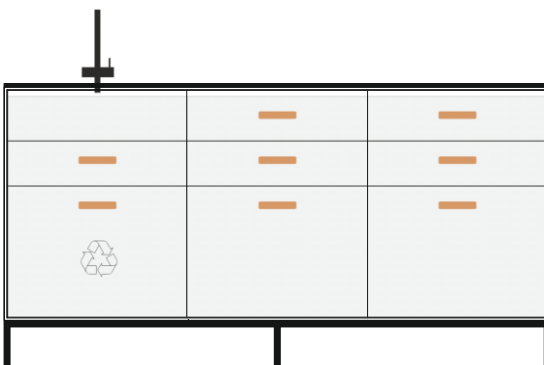

**Module: Base Unit 09**

NV\_TO\_EZ02 NV\_TO\_EZ17 NV\_TO\_EZ17

**Total price**

**10 890,00**

EUR incl. 20% VAT

Bamboo kitchen unit 180x60, 94 high

- Tap
- Sink
- Space-saving siphon
- Drawer 60x37 Low with siphon cut-out
- Drawer 60x45 XXL
- Waste separation system
- Drawer 60x55 Medium
- Drawer 60x55 Medium
- Drawer 60x55 XXL
- Drawer 60x55 Medium
- Drawer 60x55 Medium
- Drawer 60x55 XXL