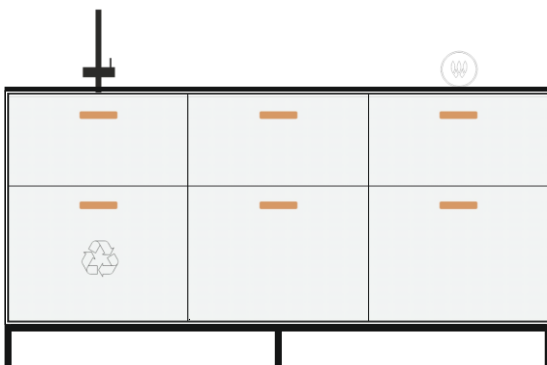

**Module: Base Unit 06**

NV\_TO\_EZ01 NV\_TO\_EZ16 NV\_TO\_EZ12

**Total price**

**10 290,00**

EUR incl. 20% VAT

Bamboo kitchen unit 180x60, 94 high

- Tap
- Sink
- Space-saving siphon
- Drawer 60x37 medium with siphon cut-out
- Drawer 60x45 XXL
- Waste separation system
- Drawer 60x55 high
- Drawer 60x55 XXL
- Induction hob
- Drawer 60x55 medium
- Drawer 60x55 XXL