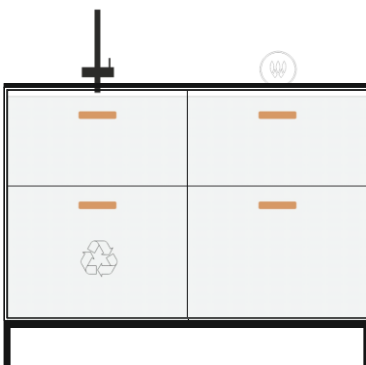

**Module: Base Unit 30**

NV\_TO\_EZ01

NV\_TO\_EZ12

**Total price**

**7 990,00**

EUR incl. 20% VAT

Bamboo kitchen unit 120x60, 94 high

- Tap
- Sink
- Space-saving siphon
- Drawer 60x37 medium with siphon cut-out
- Drawer 60x45 XXL
- Waste separation system
- Induction hob
- Drawer 60x55 medium
- Drawer 60x55 XXL