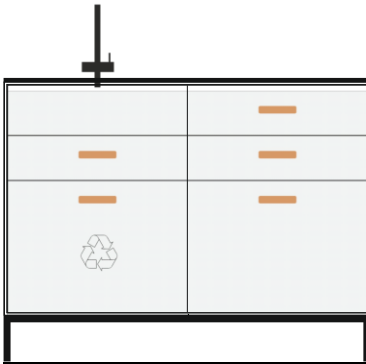

**Module: Base Unit 20**

NV\_TO\_EZ02

NV\_TO\_EZ06

**Total price**

**8 890,00**

EUR incl. 20% VAT

Bamboo kitchen unit 120x60, 94 high

- Tap
- Sink
- Space-saving siphon
- Drawer 60x37 Low with siphon cut-out
- Drawer 60x45 XXL
- Waste separation system
- Drawer 60x55 Medium
- Drawer 60x55 Medium
- Bar fridge

**Module: Base Unit 22**

NV\_TO\_EZ02 NV\_TO\_EZ07

**Total price**

**9 290,00**

EUR incl. 20% VAT

Bamboo kitchen unit 120x60, 94 high

- Tap
- Sink
- Space-saving siphon
- Drawer 60x37 Low with siphon cut-out
- Drawer 60x45 XXL
- Waste separation system
- Drawer 60x55 Medium
- Wine cooler drawer
- Bar fridge

**Module: Base Unit 23**

NV\_TO\_EZ02 NV\_TO\_EZ17

**Total price**

**8 190,00**

EUR incl. 20% VAT

Bamboo kitchen unit 120x60, 94 high

- Tap
- Sink
- Space-saving siphon
- Drawer 60x37 low with siphon cut-out
- Drawer 60x45 XXL
- Waste separation system
- Drawer 60x55 medium
- Drawer 60x55 medium
- Drawer 60x55 XXL

**Module: Base Unit 24**

NV\_TO\_EZ01 NV\_TO\_EZ16

**Total price**

**7 690,00**

EUR incl. 20% VAT

Bamboo kitchen unit 120x60, 94 high

- Tap
- Sink
- Space-saving siphon
- Drawer 60x37 Medium with siphon cut-out
- Drawer 60x45 XXL
- Waste separation system
- Drawer 60x55 High
- Drawer 60x55 XXL