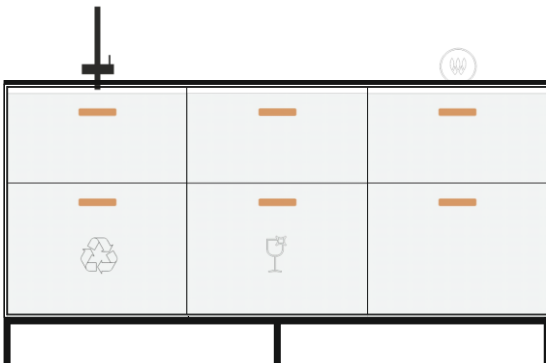

Bamboo kitchen unit 180x60, 94 high

- Tap
- Sink
- Space-saving siphon
- Drawer 60x37 medium with siphon cut-out
- Drawer 60x45 XXL
- Waste separation system
- Drawer 60x55 high
- Dishwasher
- Induction hob
- Drawer 60x55 medium
- Drawer 60x55 XXL

Module: Base Unit 03

NV_TO_EZ02   NV_TO_EZ11   NV_TO_EZ06

Total price

12 090,00

EUR incl. 20% VAT