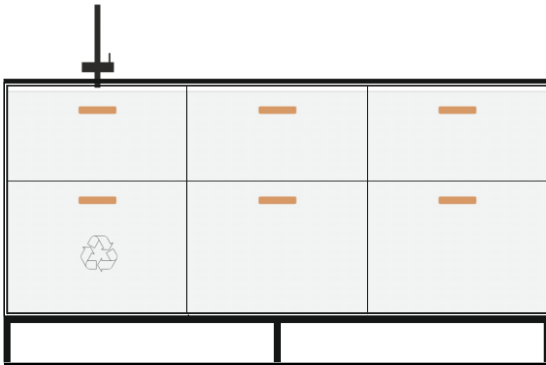

Module: Base Unit 10

NV_TO_EZ01   NV_TO_EZ16   NV_TO_EZ16

Total price

9 990,00

EUR incl. 20% VAT

Bamboo kitchen unit 180x60, 94 high

- Tap
- Sink
- Space-saving siphon
- Drawer 60x37 medium with siphon cut-out
- Drawer 60x45 XXL
- Waste separation system
- Drawer 60x55 high
- Drawer 60x55 XXL
- Drawer 60x55 high
- Drawer 60x55 XXL

Module: Base Unit 11

NV_TO_EZ02   NV_TO_EZ11   NV_TO_EZ07

Total price

12 390,00

EUR incl. 20% VAT