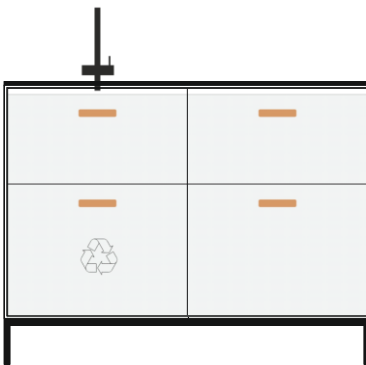

**Module: Base Unit 22**

NV\_TO\_EZ02 NV\_TO\_EZ07

**Total price**

**9 290,00**

EUR incl. 20% VAT

Bamboo kitchen unit 120x60, 94 high

- Tap
- Sink
- Space-saving siphon
- Drawer 60x37 Low with siphon cut-out
- Drawer 60x45 XXL
- Waste separation system
- Drawer 60x55 Medium
- Wine cooler drawer
- Bar fridge

**Module: Base Unit 23**

NV\_TO\_EZ02 NV\_TO\_EZ17

**Total price**

**8 190,00**

EUR incl. 20% VAT

Bamboo kitchen unit 120x60, 94 high

- Tap
- Sink
- Space-saving siphon
- Drawer 60x37 low with siphon cut-out
- Drawer 60x45 XXL
- Waste separation system
- Drawer 60x55 medium
- Drawer 60x55 medium
- Drawer 60x55 XXL

**Module: Base Unit 24**

NV\_TO\_EZ01 NV\_TO\_EZ16

**Total price**

**7 690,00**

EUR incl. 20% VAT

Bamboo kitchen unit 120x60, 94 high

- Tap
- Sink
- Space-saving siphon
- Drawer 60x37 Medium with siphon cut-out
- Drawer 60x45 XXL
- Waste separation system
- Drawer 60x55 High
- Drawer 60x55 XXL