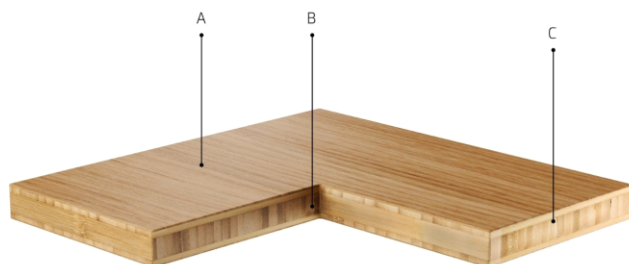

## WOOD

FRONT FACTS \_ WOOD VENEER 

A = Front = 0,8 mm Holzfurnier/ massiv  
Bambus  
B = Kern = Bambus 3 Schichtplatte  
16mm/20mm  
C = Kante = Bambus 3 Schichtplatte geölt D =  
Rückseite 0,8 mm Holzfurnier