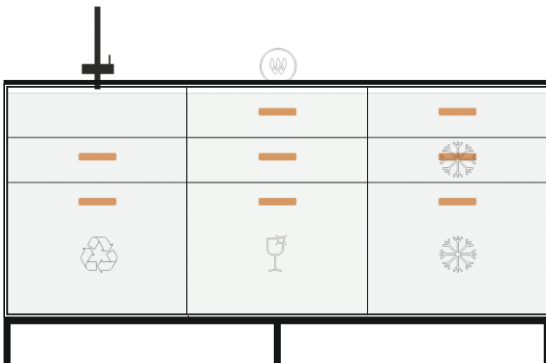

**Module: Base Unit 10**

NV\_TO\_EZ01    NV\_TO\_EZ16    NV\_TO\_EZ16

**Total price**

**9 990,00**

EUR incl. 20% VAT

Bamboo kitchen unit 180x60, 94 high

- Tap
- Sink
- Space-saving siphon
- Drawer 60x37 medium with siphon cut-out
- Drawer 60x45 XXL
- Waste separation system
- Drawer 60x55 high
- Drawer 60x55 XXL
- Drawer 60x55 high
- Drawer 60x55 XXL

**Module: Base Unit 11**

NV\_TO\_EZ02    NV\_TO\_EZ11    NV\_TO\_EZ07

**Total price**

**12 390,00**

EUR incl. 20% VAT

Bamboo kitchen unit 180x60, 94 high

- Tap
- Sink
- Space-saving siphon
- Drawer 60x37 low with siphon cut-out
- Drawer 60x45 XXL
- Waste separation system
- Induction hob
- Drawer 60x55 low
- Drawer 60x55 low
- Dishwasher
- Drawer 60x55 medium
- Wine cooler drawer
- Bar fridge