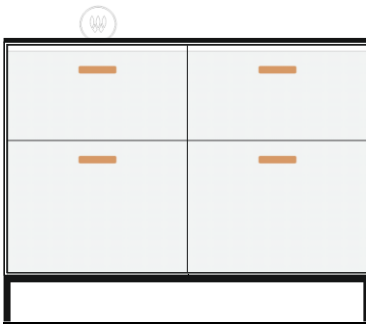

**Module: Base Unit 26**

NV\_TO\_EZ12

NV\_TO\_EZ16

**Total price**

**6 690,00**

EUR incl. 20% VAT

Bamboo kitchen unit 120x60, 94 high

- Induction hob
- Drawer 60x55 Medium
- Drawer 60x55 XXL
- Drawer 60x55 High
- Drawer 60x55 XXL