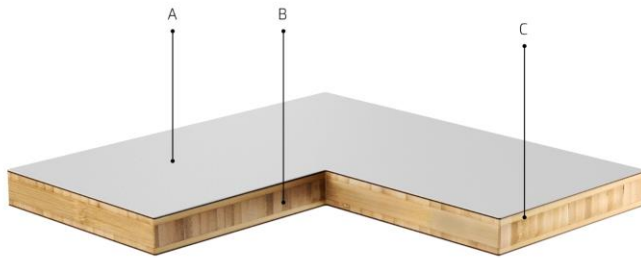

ULTRAMATT

FRONT FACTS _ ULTRAMATT FENIX® AND APTICO®

A = Front = 0,8-1 mm Ultramatt
B = Kern = Bambus 3 Schichtplatte 16mm
C = Kante = Bambus 3 Schichtplatte geölt
D = Rückseite Gegenzug

PFLEGE UND WARTUNG

Die Laminat Fronten können mit einem weichen, in warmem Wasser angefeuchteten Tuch und einem milden Haushaltsreiniger gereinigt werden. Anschließend mit einem trockenen, weichen Tuch nachreiben.

Wir empfehlen unsere auf die Oberflächen abgestimmten Pflegemittel.