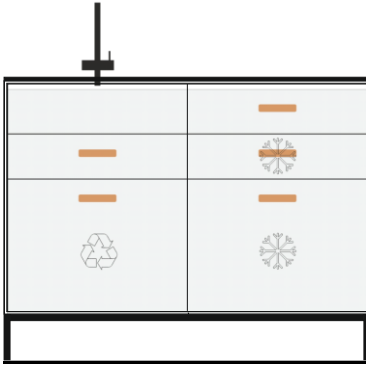

**Module: Base Unit 19**

NV\_TO\_EZ16

NV\_TO\_EZ16

**Total price**

**6 390,00**

EUR incl. 20% VAT

Bamboo kitchen unit 120x60, 94 high

- Drawer 60x55 high
- Drawer 60x55 XXL
- Drawer 60x55 high
- Drawer 60x55 XXL

**Module: Base Unit 20**

NV\_TO\_EZ02

NV\_TO\_EZ06

**Total price**

**8 890,00**

EUR incl. 20% VAT

Bamboo kitchen unit 120x60, 94 high

- Tap
- Sink
- Space-saving siphon
- Drawer 60x37 Low with siphon cut-out
- Drawer 60x45 XXL
- Waste separation system
- Drawer 60x55 Medium
- Drawer 60x55 Medium
- Bar fridge

**Module: Base Unit 22**

NV\_TO\_EZ02 NV\_TO\_EZ07

**Total price**

**9 290,00**

EUR incl. 20% VAT

Bamboo kitchen unit 120x60, 94 high

- Tap
- Sink
- Space-saving siphon
- Drawer 60x37 Low with siphon cut-out
- Drawer 60x45 XXL
- Waste separation system
- Drawer 60x55 Medium
- Wine cooler drawer
- Bar fridge