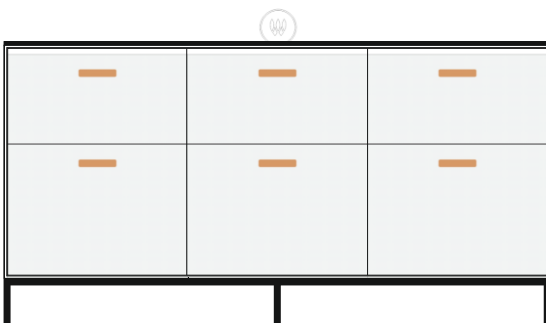

**Module: Base Unit 15**

NV\_TO\_EZ16    NV\_TO\_EZ12    NV\_TO\_EZ16

**Total price**

**8 990,00**

EUR incl. 20% VAT

Bamboo kitchen unit 180x60, 94 high

- Drawer 60x55 High
- Drawer 60x55 XXL
- Induction hob
- Drawer 60x55 Medium
- Drawer 60x55 XXL
- Drawer 60x55 High
- Drawer 60x55 XXL