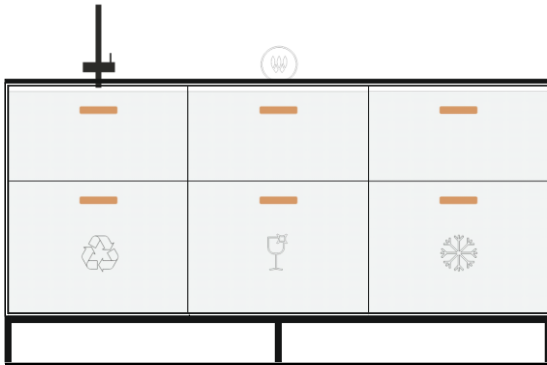

**Module: Base Unit 04**

NV\_TO\_EZ01 NV\_TO\_EZ10 NV\_TO\_EZ05

**Total price**

**11 190,00**

EUR incl. 20% VAT

Bamboo kitchen unit 180x60, 94 high

- Tap
- Sink
- Space-saving siphon
- Drawer 60x37 medium with siphon cut-out
- Drawer 60x45 XXL
- Waste separation system
- Induction hob
- Drawer 60x55 medium
- Dishwasher
- Drawer 60x55 high
- Bar fridge